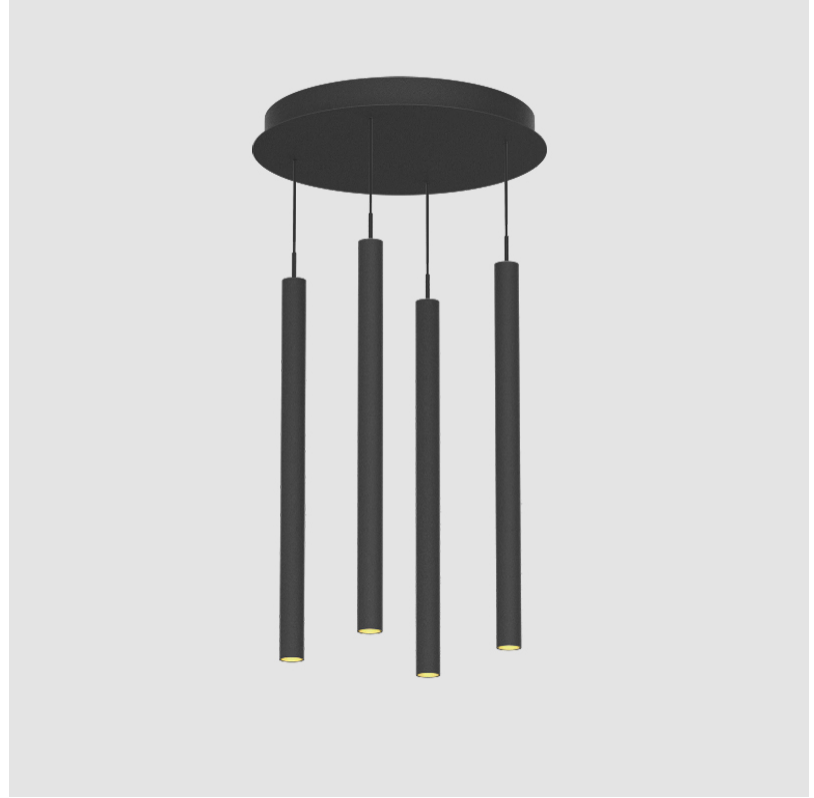

GENERAL

Series: G-Mini Round
Subseries: G-Mini Round Hangover
Brand: Prolight
Division: Architectural
Mounting Type: Suspension
Mounting Location: Ceiling
Subcategory: Spots

PHYSICAL

Shape: Cylinder
Diameter (mm): 347
Diameter (in): 13 11/16
Height (mm): 450
Height (in): 17 11/16
Light Distribution: Direct
Fixture Finish: [SSR / BKV / CWI / CRY / HAB / UFT / ITA / RUA / FTG / MYG / LOD / PUS / FRO / FUP / KIA / POP / BLS / SPG / MEY / GOH / GUM / CHC / COM / ABZ / JAG / OBR / MOS / ROR](#)
Accent Finish: [NOF / COP / MIR / SSS](#)
Fixture Material: Extruded Aluminum / Steel
Cable Details: 2,000mm/78 3/4" / 4,000mm/157 1/2" - Cable, Black, Green, Orange, Red, White

ELECTRICAL

Lamp Type: LED (Zhaga Standard)
Input Wattage (W): 26
Total Output Wattage (W): 23.7
Dimming: [Tri-Mode (Non-Dimming and Phase Dimming (120Vac only) and 0-10V Dimming)](#)
Driver Included: Yes
Driver Location: Integrated
Driver Type: Constant Current - Universal
Driver Class: Class 2
Input Voltage (V): 120 - 277

LED

Color Temperature (°K): 2700 / 3000 / 3500 / 4000
Max. Delivered Lumen (lm): 1614 / 1709 / 1804 / 1852
Nominal Lumen (lm): 1840 / 1949 / 2057 / 2112
CRI: >90 CRI
Lamp Life (hrs): 50000

OPTICAL

Beam Angle: [20 / 26 / 56](#)

RATINGS AND CERTIFICATIONS

Certified By: Certified for North American Standards
IP rating: IP20