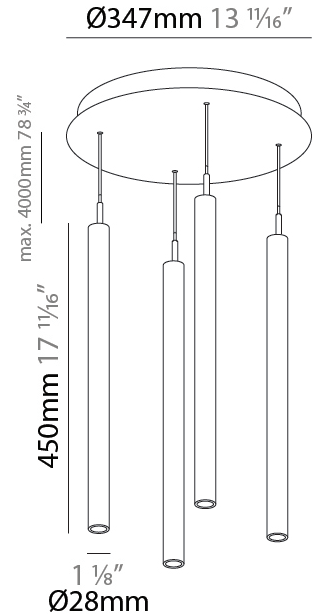

GENERAL

Series: G-Mini Round
Subseries: G-Mini Round Hangover
Brand: Prolight
Division: Architectural
Mounting Type: Suspension
Mounting Location: Ceiling
Subcategory: Spots

PHYSICAL

Shape: Cylinder
Diameter (mm): 347
Diameter (in): 13 11/16
Height (mm): 450
Height (in): 17 11/16
Light Distribution: Direct
Fixture Finish: [SSR / BKV / CWI / CRY / HAB / UFT / ITA / RUA / FTG / MYG / LOD / PUS / FRO / FUP / KIA / POP / BLS / SPG / MEY / GOH / GUM / CHC / COM / ABZ / JAG / OBR / MOS / ROR](#)
Accent Finish: [NOF / COP / MIR / SSS](#)
Fixture Material: Extruded Aluminum / Steel
Cable Details: 2,000mm/78 3/4" / 4,000mm/157 1/2" - Cable, Black, Green, Orange, Red, White

ELECTRICAL

Lamp Type: LED (Zhaga Standard)
Input Wattage (W): 26
Total Output Wattage (W): 23.7
Dimming: [Tri-Mode (Non-Dimming and Phase Dimming (120Vac only) and 0-10V Dimming)](#)
Driver Included: Yes
Driver Location: Integrated
Driver Type: Constant Current - Universal
Driver Class: Class 2
Input Voltage (V): 120 - 277

LED

Color Temperature (°K): 2700 / 3000 / 3500 / 4000
Max. Delivered Lumen (lm): 1614 / 1709 / 1804 / 1852
Nominal Lumen (lm): 1840 / 1949 / 2057 / 2112
CRI: >90 CRI
Lamp Life (hrs): 50000

OPTICAL

Beam Angle: [20 / 26 / 56](#)

RATINGS AND CERTIFICATIONS

Certified By: Certified for North American Standards
IP rating: IP20