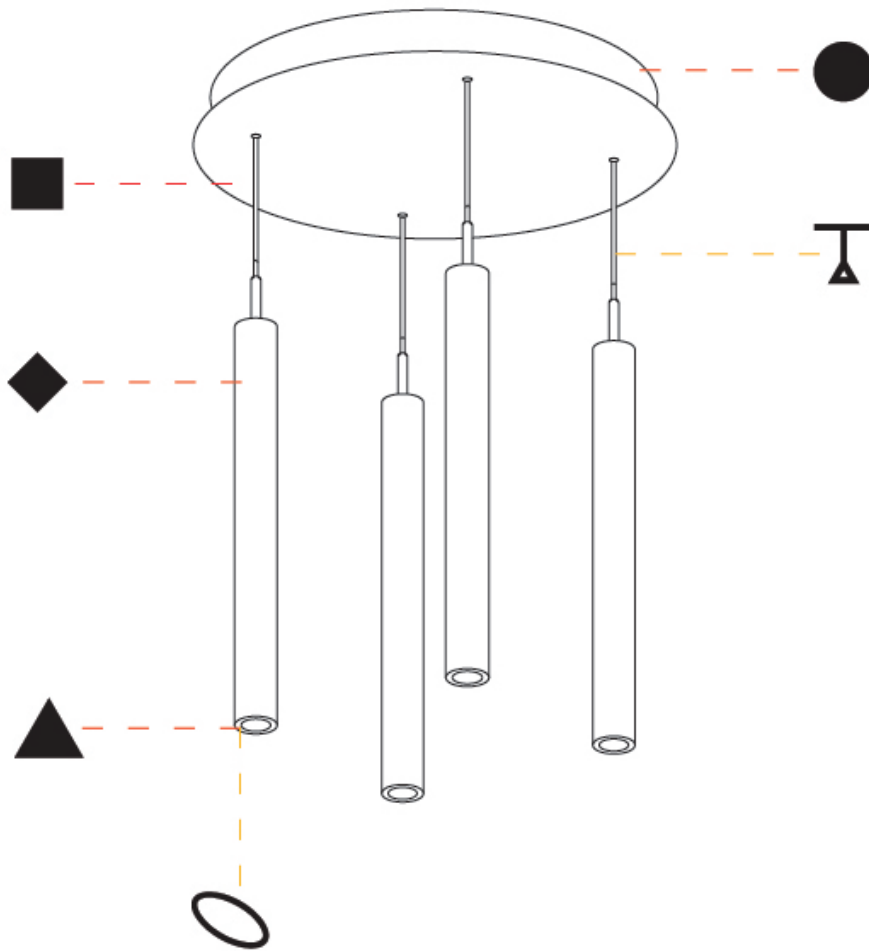

G-MINI ROUND HANGOVER SUSPENSION

A300627-

PROJECT	_____
TYPE	_____
SPECIFIER	_____
QUANTITY	_____
DATE	_____

A