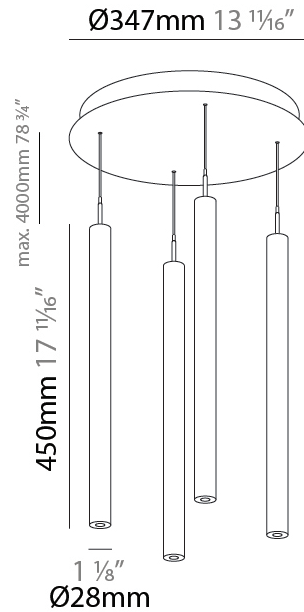

GENERAL

Series: G-Mini Round
Subseries: G-Mini Round Hangover
Brand: Prolight
Division: Architectural
Mounting Type: Suspension
Mounting Location: Ceiling
Subcategory: Spots

PHYSICAL

Shape: Cylinder
Diameter (mm): 347
Diameter (in): 13 11/16
Height (mm): 450
Height (in): 17 11/16
Light Distribution: Direct
Diffuser: Shine Ring - NOR / OPL / YEL / ORA / RED / BLU / GRN
Fixture Finish: SSR / BKV / CWI / CRY / HAB / UFT / ITA / RUA / FTG / MYG / LOD / PUS / FRO / FUP / KIA / POP / BLS / SPG / MEY / GOH / GUM / CHC / COM / ABZ / JAG / OBR / MOS / ROR
Accent Finish: NOF / COP / MIR / SSS
Fixture Material: Extruded Aluminum / Steel
Cable Details: 2,000mm/78 3/4" / 4,000mm/157 1/2" - Cable, Black, Green, Orange, Red, White

ELECTRICAL

Lamp Type: LED (Zhaga Standard)
Input Wattage (W): 26
Total Output Wattage (W): 23.7
Dimming: Non-Dimmable
Driver Included: Yes
Driver Location: Integrated
Driver Type: Constant Current - Universal
Driver Class: Class 2
Input Voltage (V): 120 - 277

LED

Color Temperature (°K): 2700 / 3000 / 3500 / 4000
Max. Delivered Lumen (lm): 1557 / 1421 / 1499 / 1450
Nominal Lumen (lm): 1840 / 1949 / 2057 / 2112
CRI: >90 CRI
Lamp Life (hrs): 50000

OPTICAL

Beam Angle: 32 / 58

RATINGS AND CERTIFICATIONS

Certified By: Certified for North American Standards
IP rating: IP20